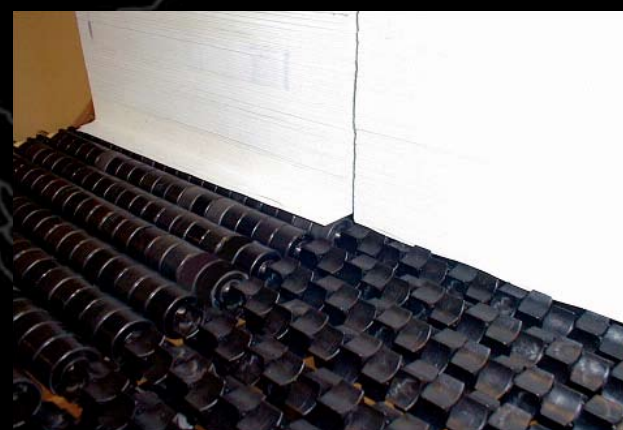

Eliminates Product Damage

With the combination of the Star Roller™ and SlipTorque®, we can gently handle your stacked paper products. Unlike traditional conveyors, the loose-fit rollers stop under your product when it stops to accumulate - virtually eliminating any fanning or creeping of the bottommost sheets of paper.

Shuttleworth's Star Roller™ solves the paper industry's shingling problem. Unlike round rollers that cause the bottom sheets of stacked paper to fan, the design of the Star Roller™ greatly reduces or eliminates the "fanning" or "creeping" that occurs as the stack is conveyed. The thicker the paper and the smaller the stack, the better the results.

Increases Productivity and Throughput

The cut sheet paper industry can finally benefit from flawless accumulation - increasing throughput and productivity, while reducing product damage and hours of operating time. Accumulation reduces total line delays by allowing operable machines to continue production for a cost-effective period of time when other in-line machinery is down.