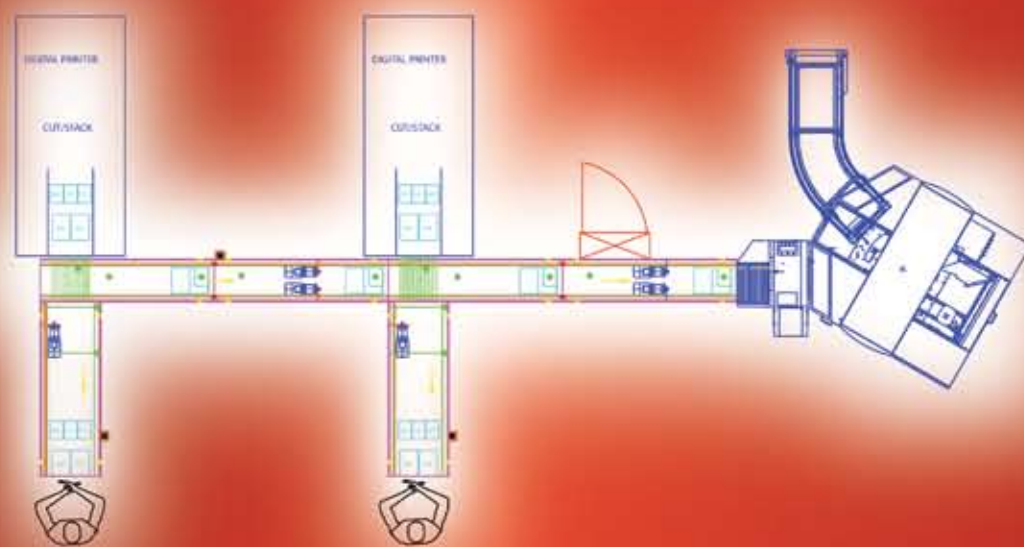

DIGITAL PRINTING