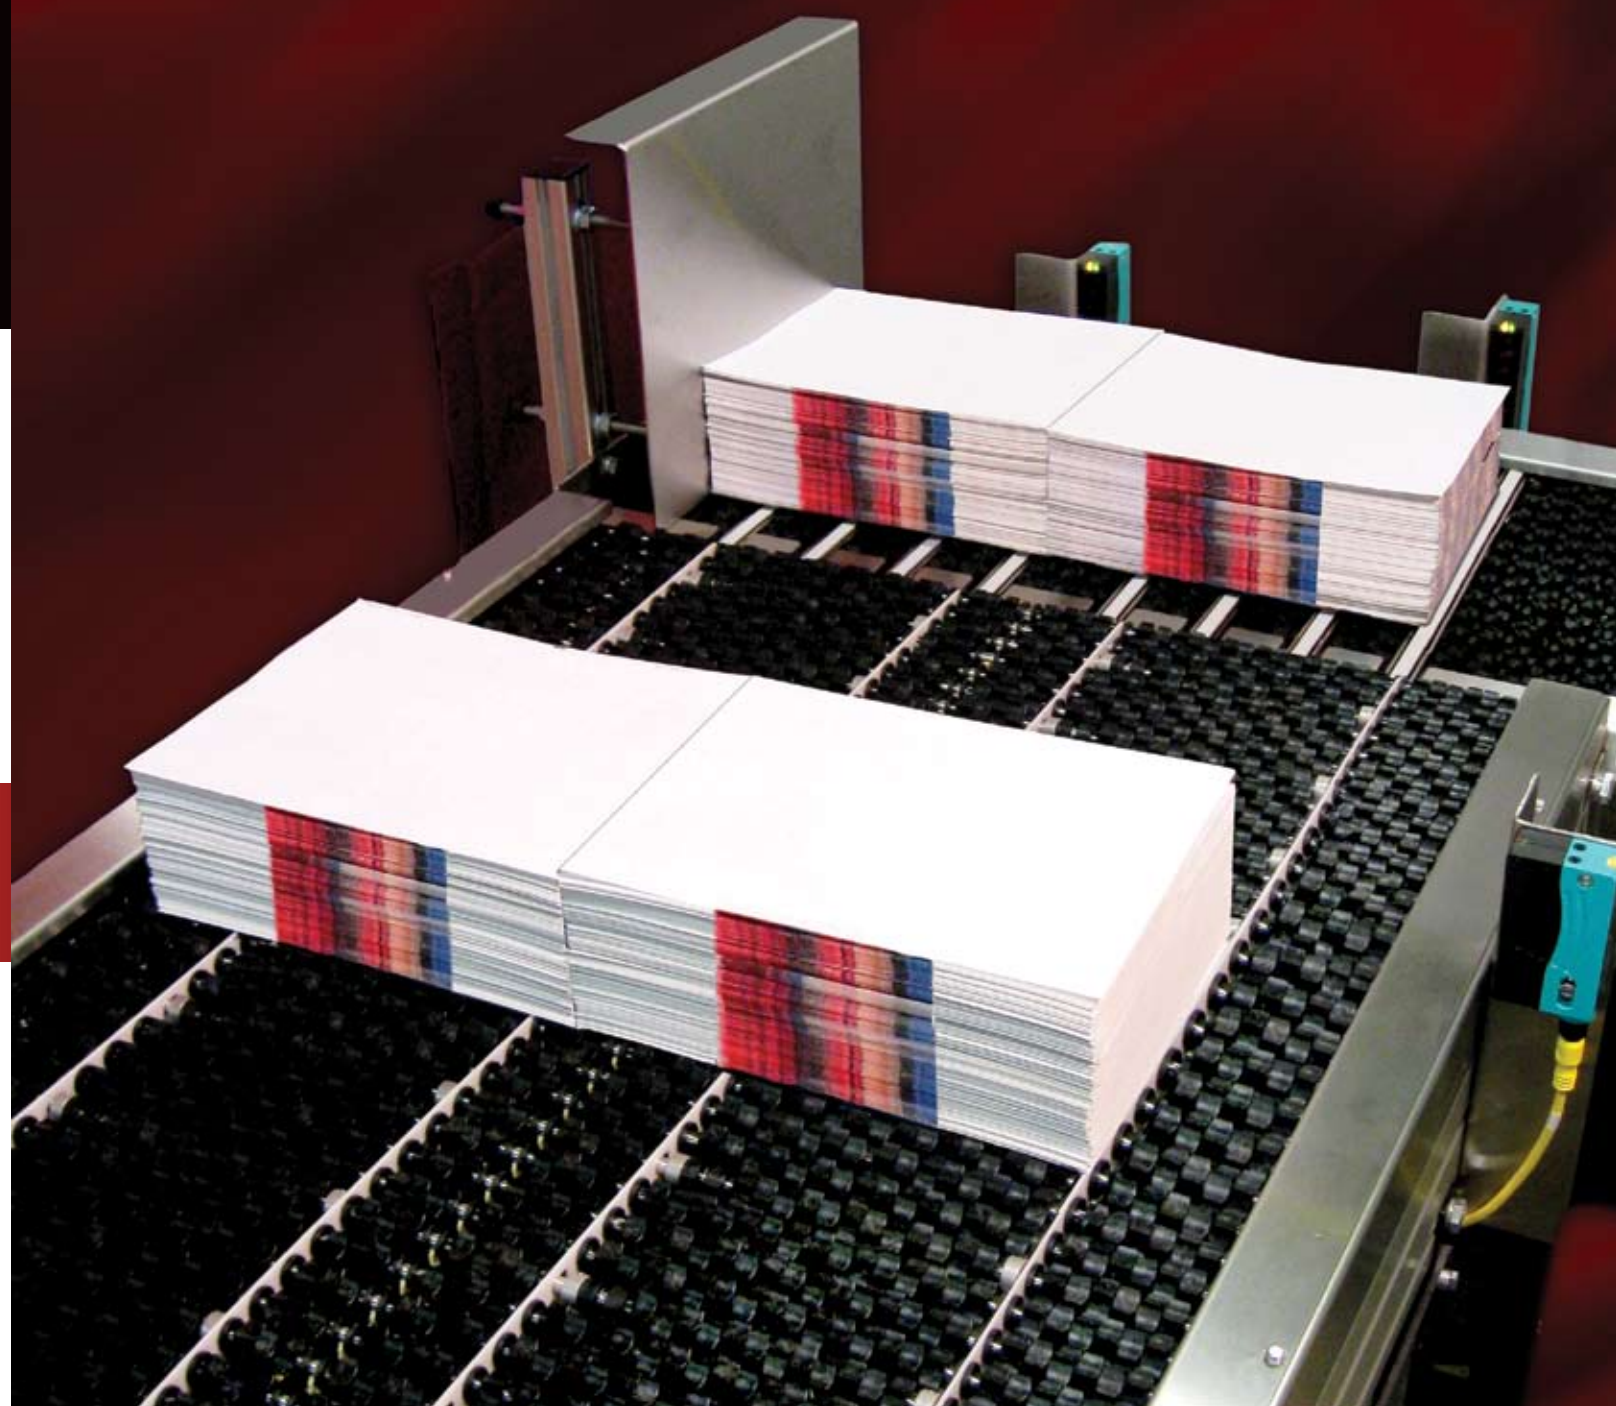

PAPER/PRINTING

Huntington, Indiana, USA